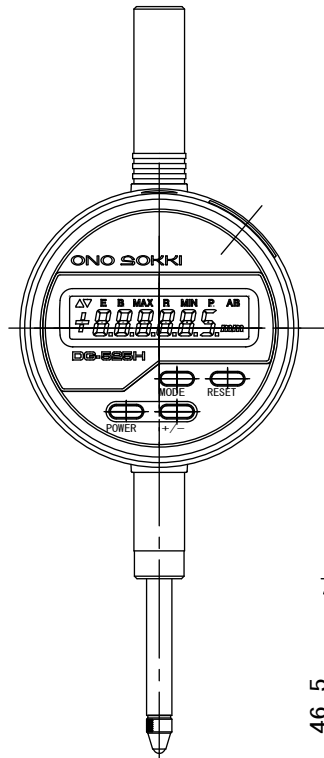

6.5

When using a finger lifter
(Standard accessory)

Weight: approx. 180g Unit (mm)

DG-525H
ONOSOKKI