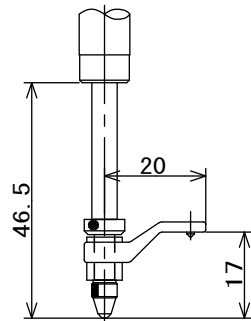

6.5

When using a finger lifter
(Standard accessory)

Weight: approx. 180g Unit (mm)

DG-525H
ONOSOKKI