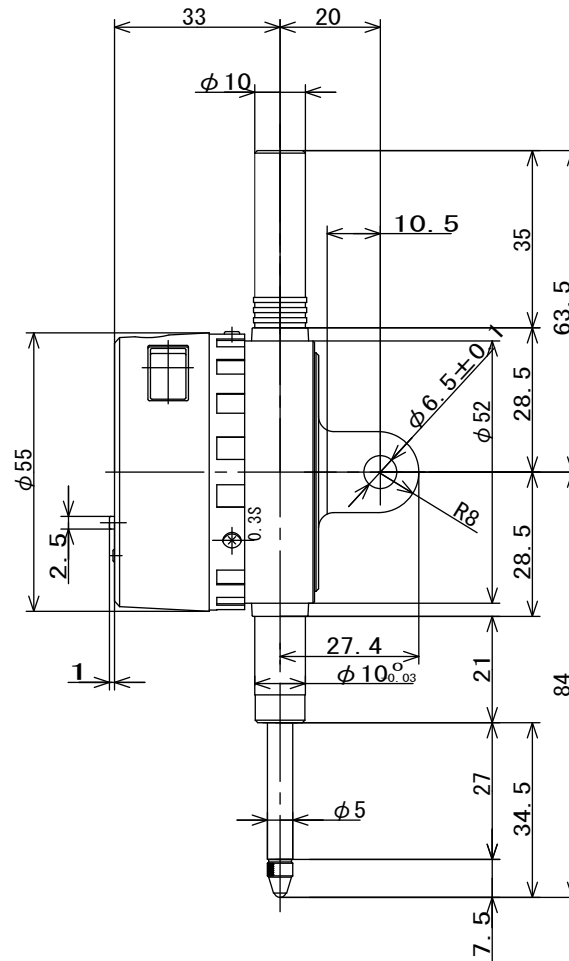

6.5

When using a finger lifter
(Standard accessory)

Weight: approx. 180g Unit (mm)

DG-525H
ONOSOKKI