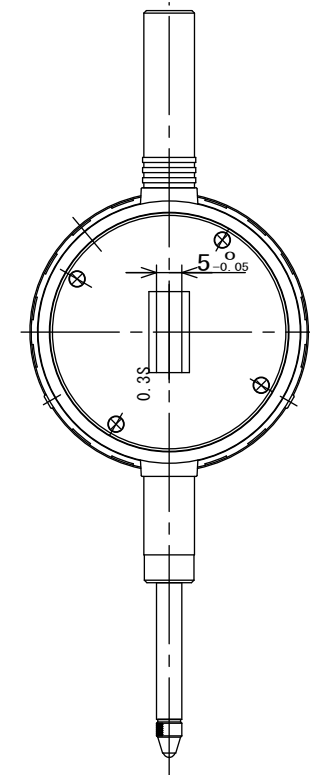

6.5

When using a finger lifter
(Standard accessory)

Weight: approx. 180g Unit (mm)

DG-525H
ONOSOKKI